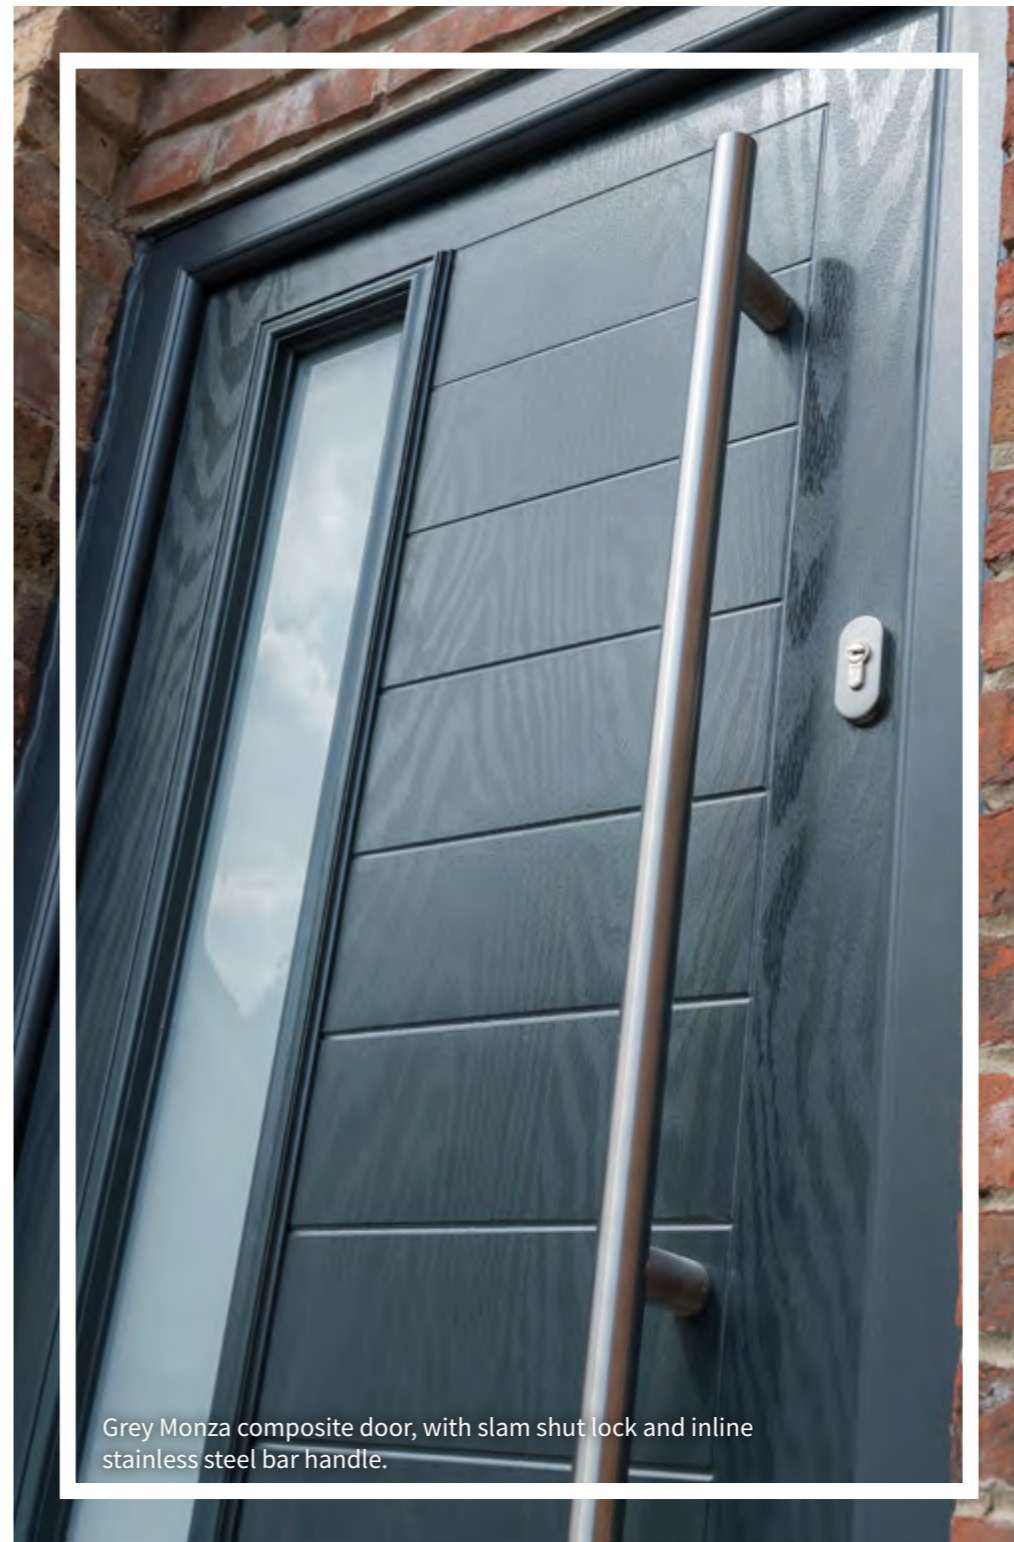

Grey Monza composite door, with slam shut lock and inline stainless steel bar handle.