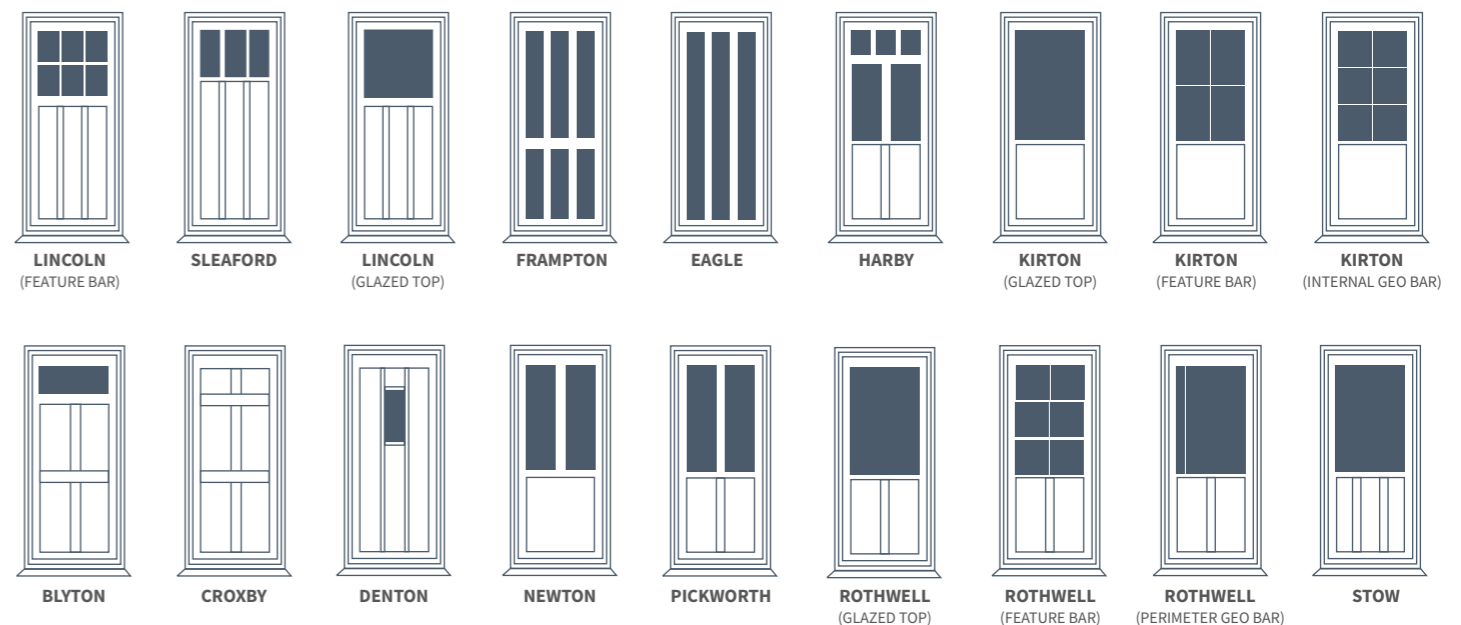

Rosewood Harby design front door.

STYLELINE RANGE OF RESIDENTIAL DOOR DESIGNS