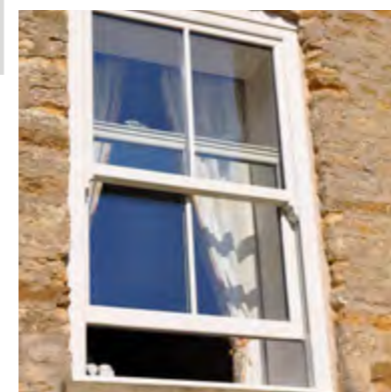

HIGHLY DURABLE

Due to the premium grade PVC used in their manufacturing process, these windows promise an extended lifespan for quality that lasts.