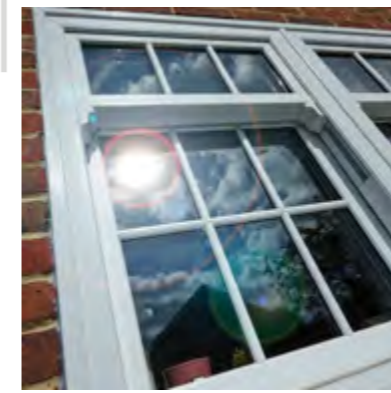

ENJOY ALL THE BENEFITS OF A TRADITIONAL WINDOW THAT HAS BEEN ENHANCED WITH MODERN INNOVATION AND MATERIALS.

Our modern sliding sash windows surpass the original sliding sash window design by combining the instantly recognisable sliding sash appearance and functionality with all of the benefits of modern manufacturing techniques and contemporary materials.

Excelling in thermal efficiency, security and durability, these windows simply offer more. They exceed all current Building Regulations and are available in a unique range of foil colours for a beautifully authentic 'wooden look' finish.