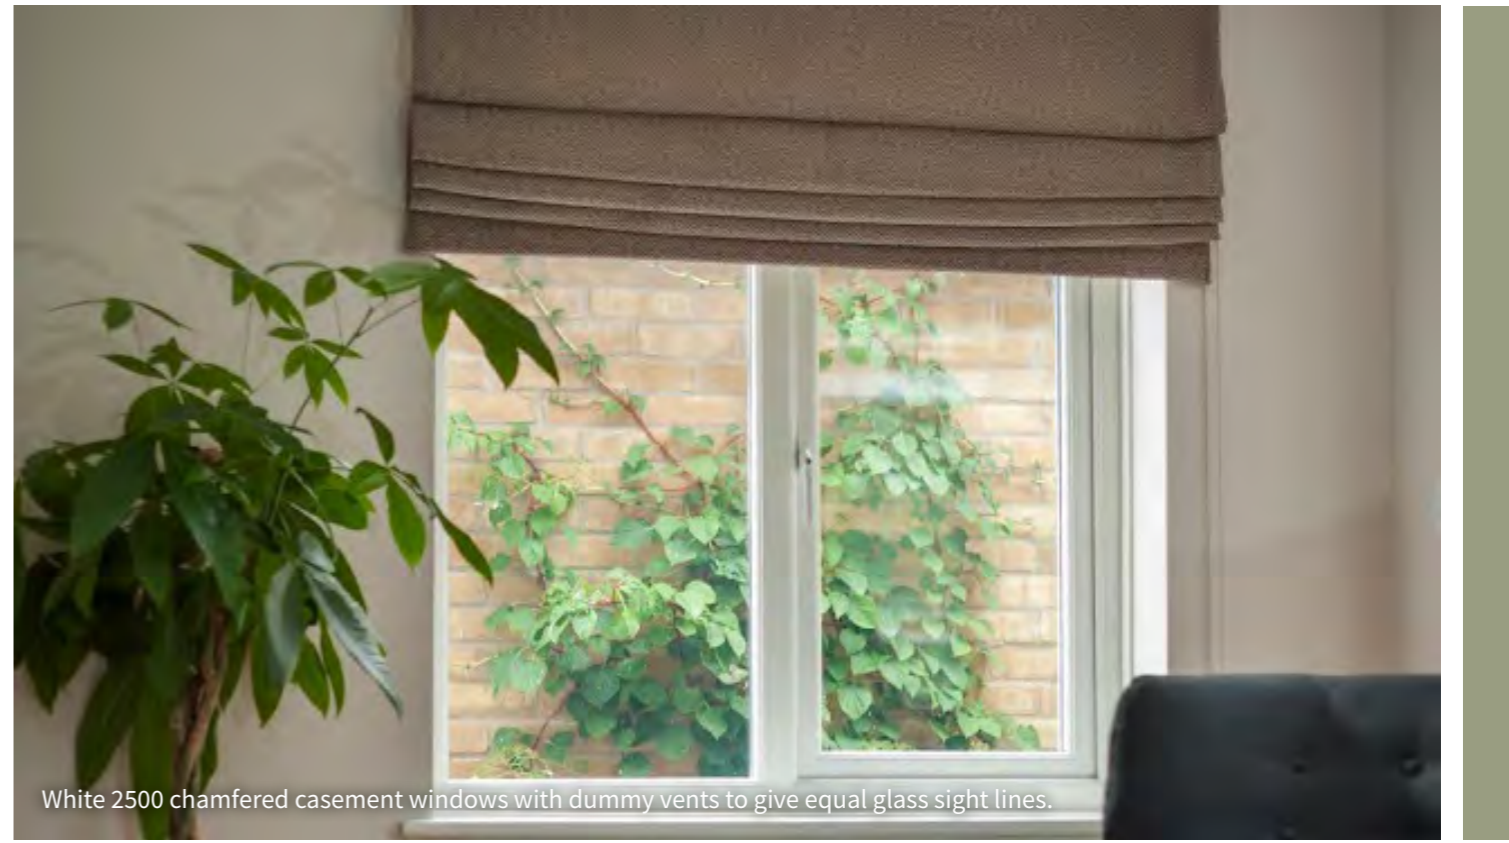

White 2500 chamfered casement windows with dummy vents to give equal glass sight lines.