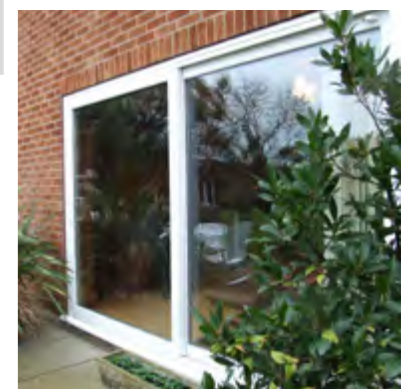

THERMAL EFFICIENCY

Our patio doors operate to an 'A+' rated degree of thermal efficiency, which means your home will remain comfortable throughout the year.