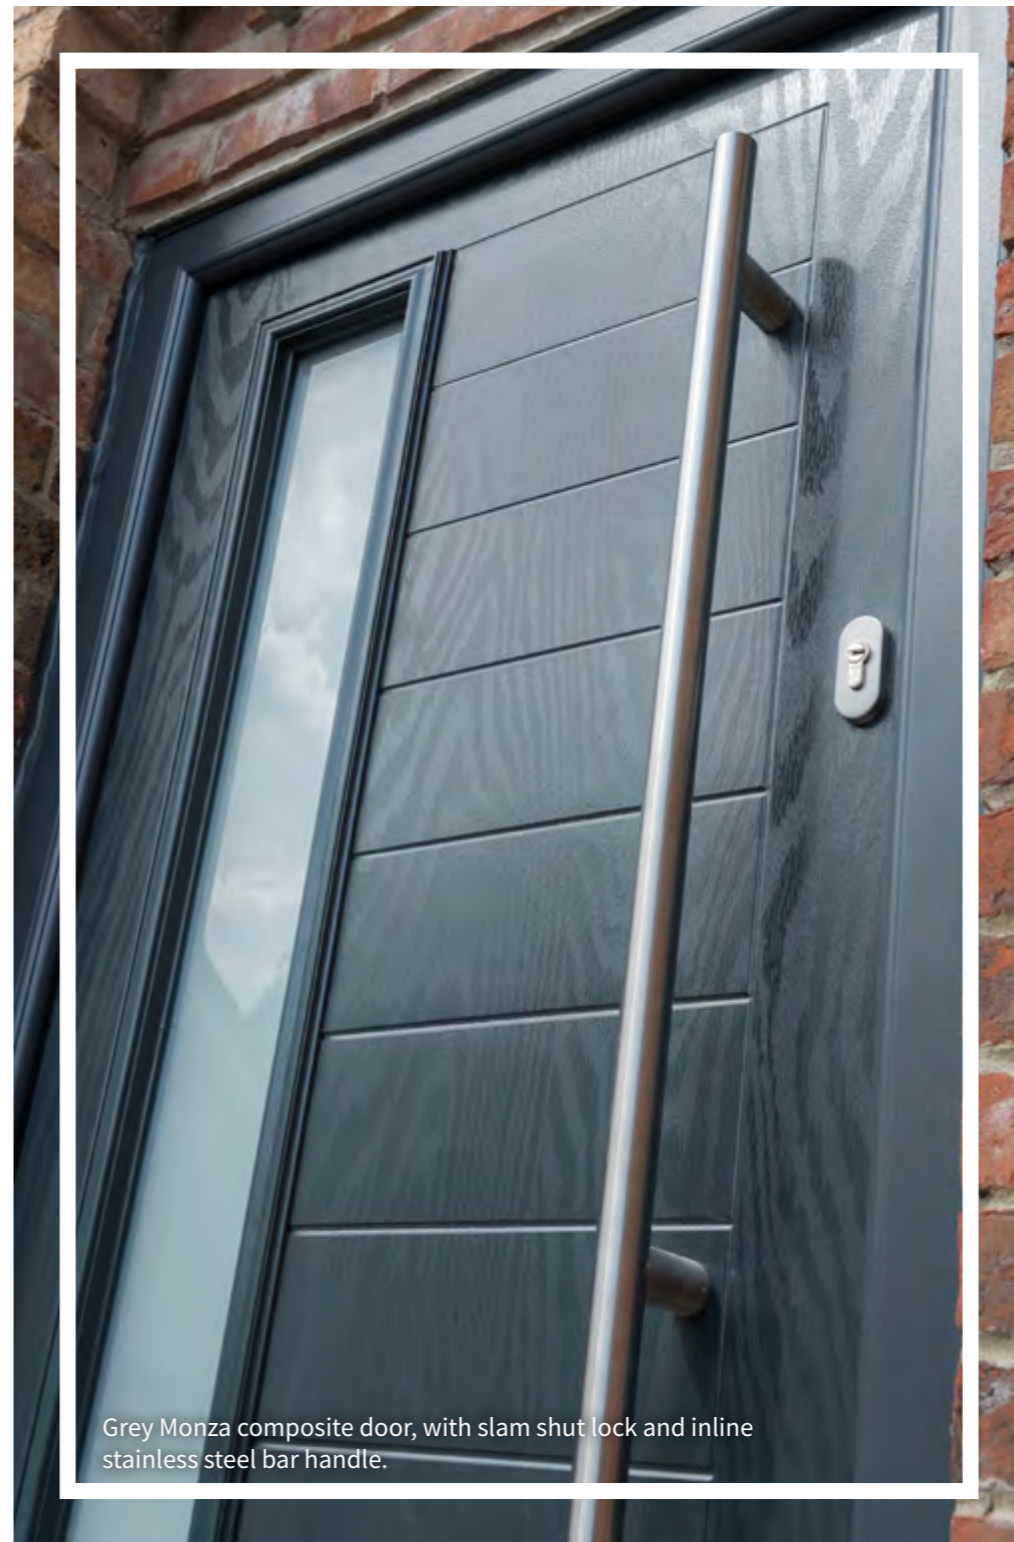

TILT & TURN WINDOWS

WHAT IS A TILT & TURN WINDOW?

A window that is specifically designed to maximise the glazing area, enabling larger than normal apertures which can be fully opened inwards to aid in cleaning. As well as the practical features, tilt & turn windows can provide excellent background ventilation when located in the tilt position.