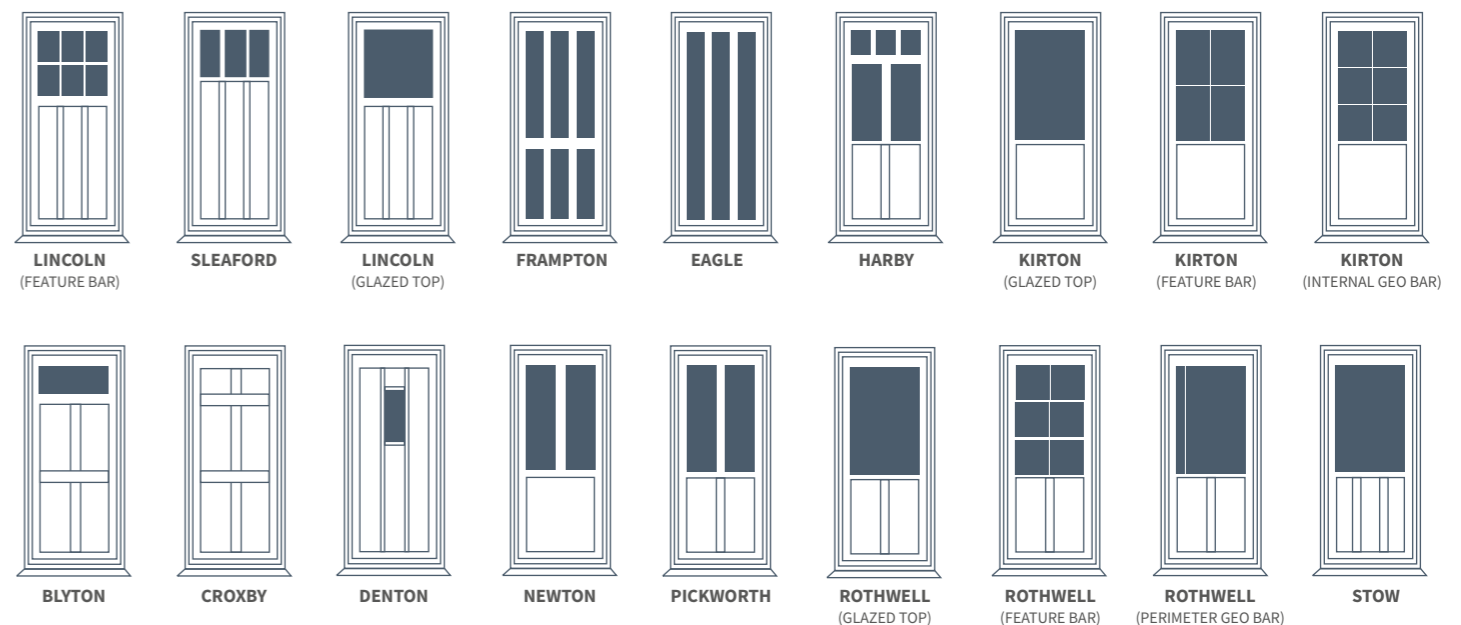

Rosewood Harby design front door.

STYLELINE RANGE OF RESIDENTIAL DOOR DESIGNS