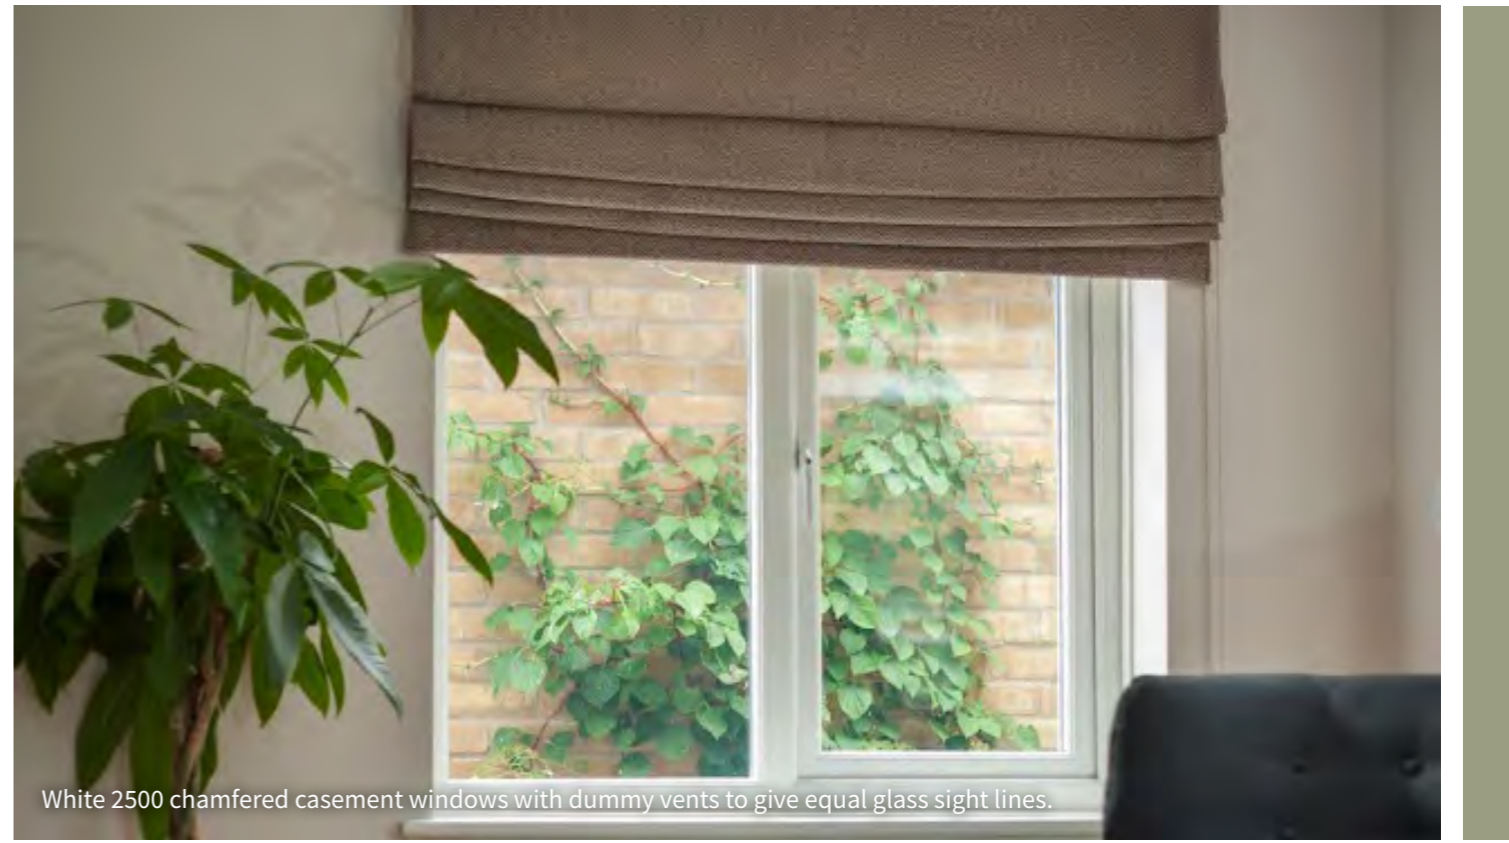

White 2500 chamfered casement windows with dummy vents to give equal glass sight lines.